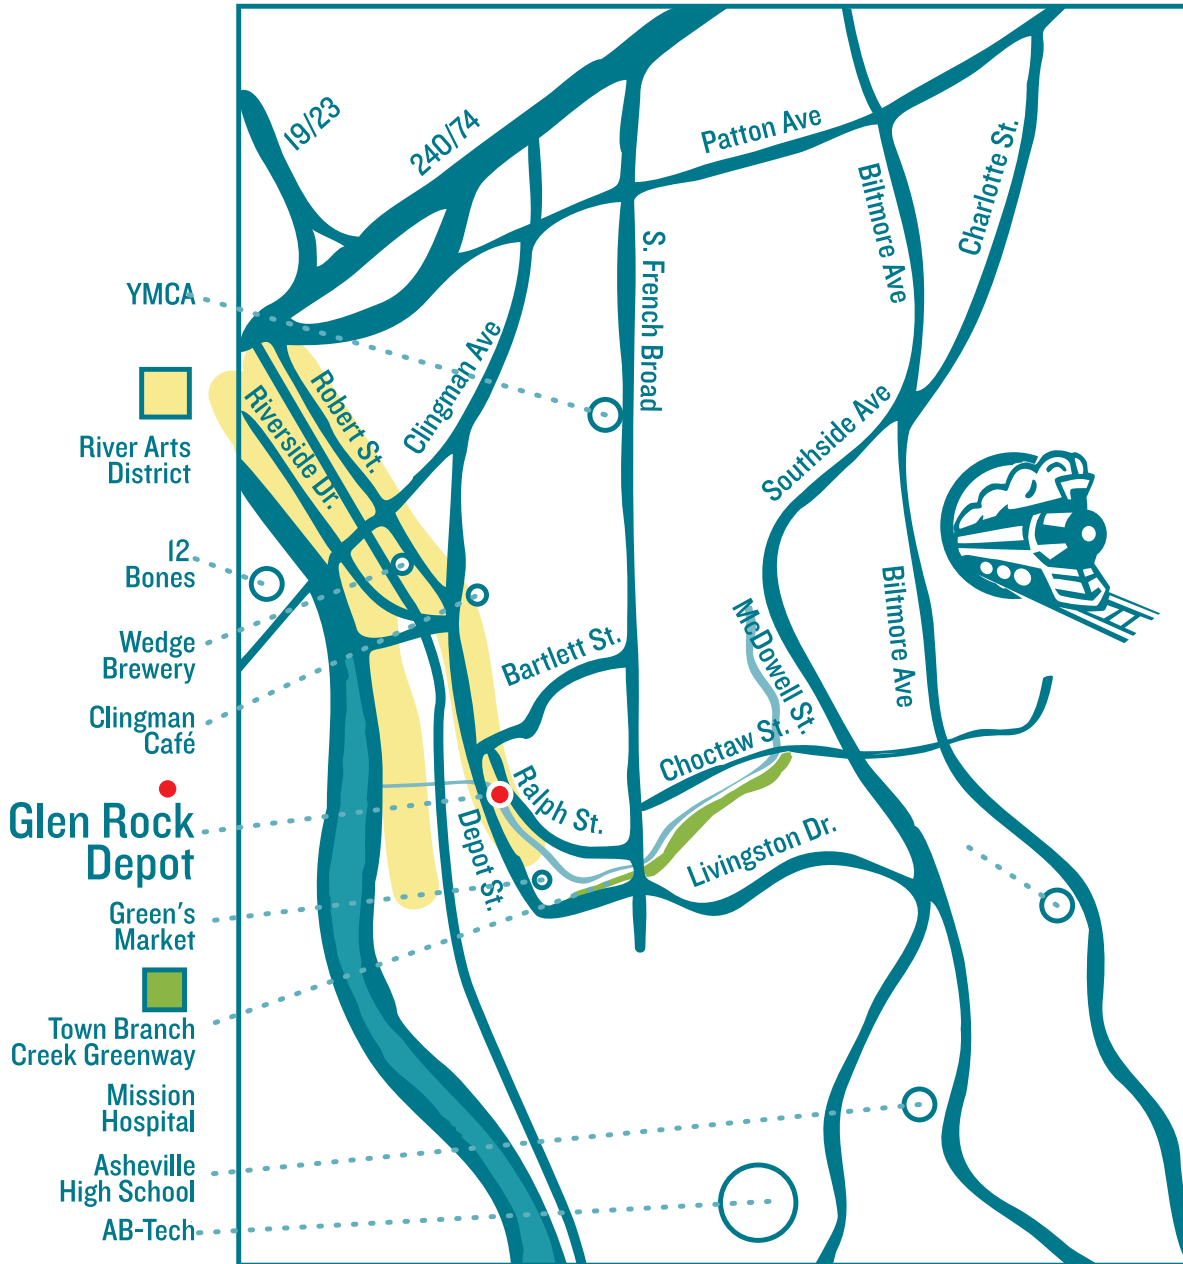

# MAP

The Glen Rock Depot 3 acre site is within 1.5 miles of Asheville Middle and Asheville High schools, the YWCA, Mission Hospitals, AB-Tech Community College and downtown Asheville.